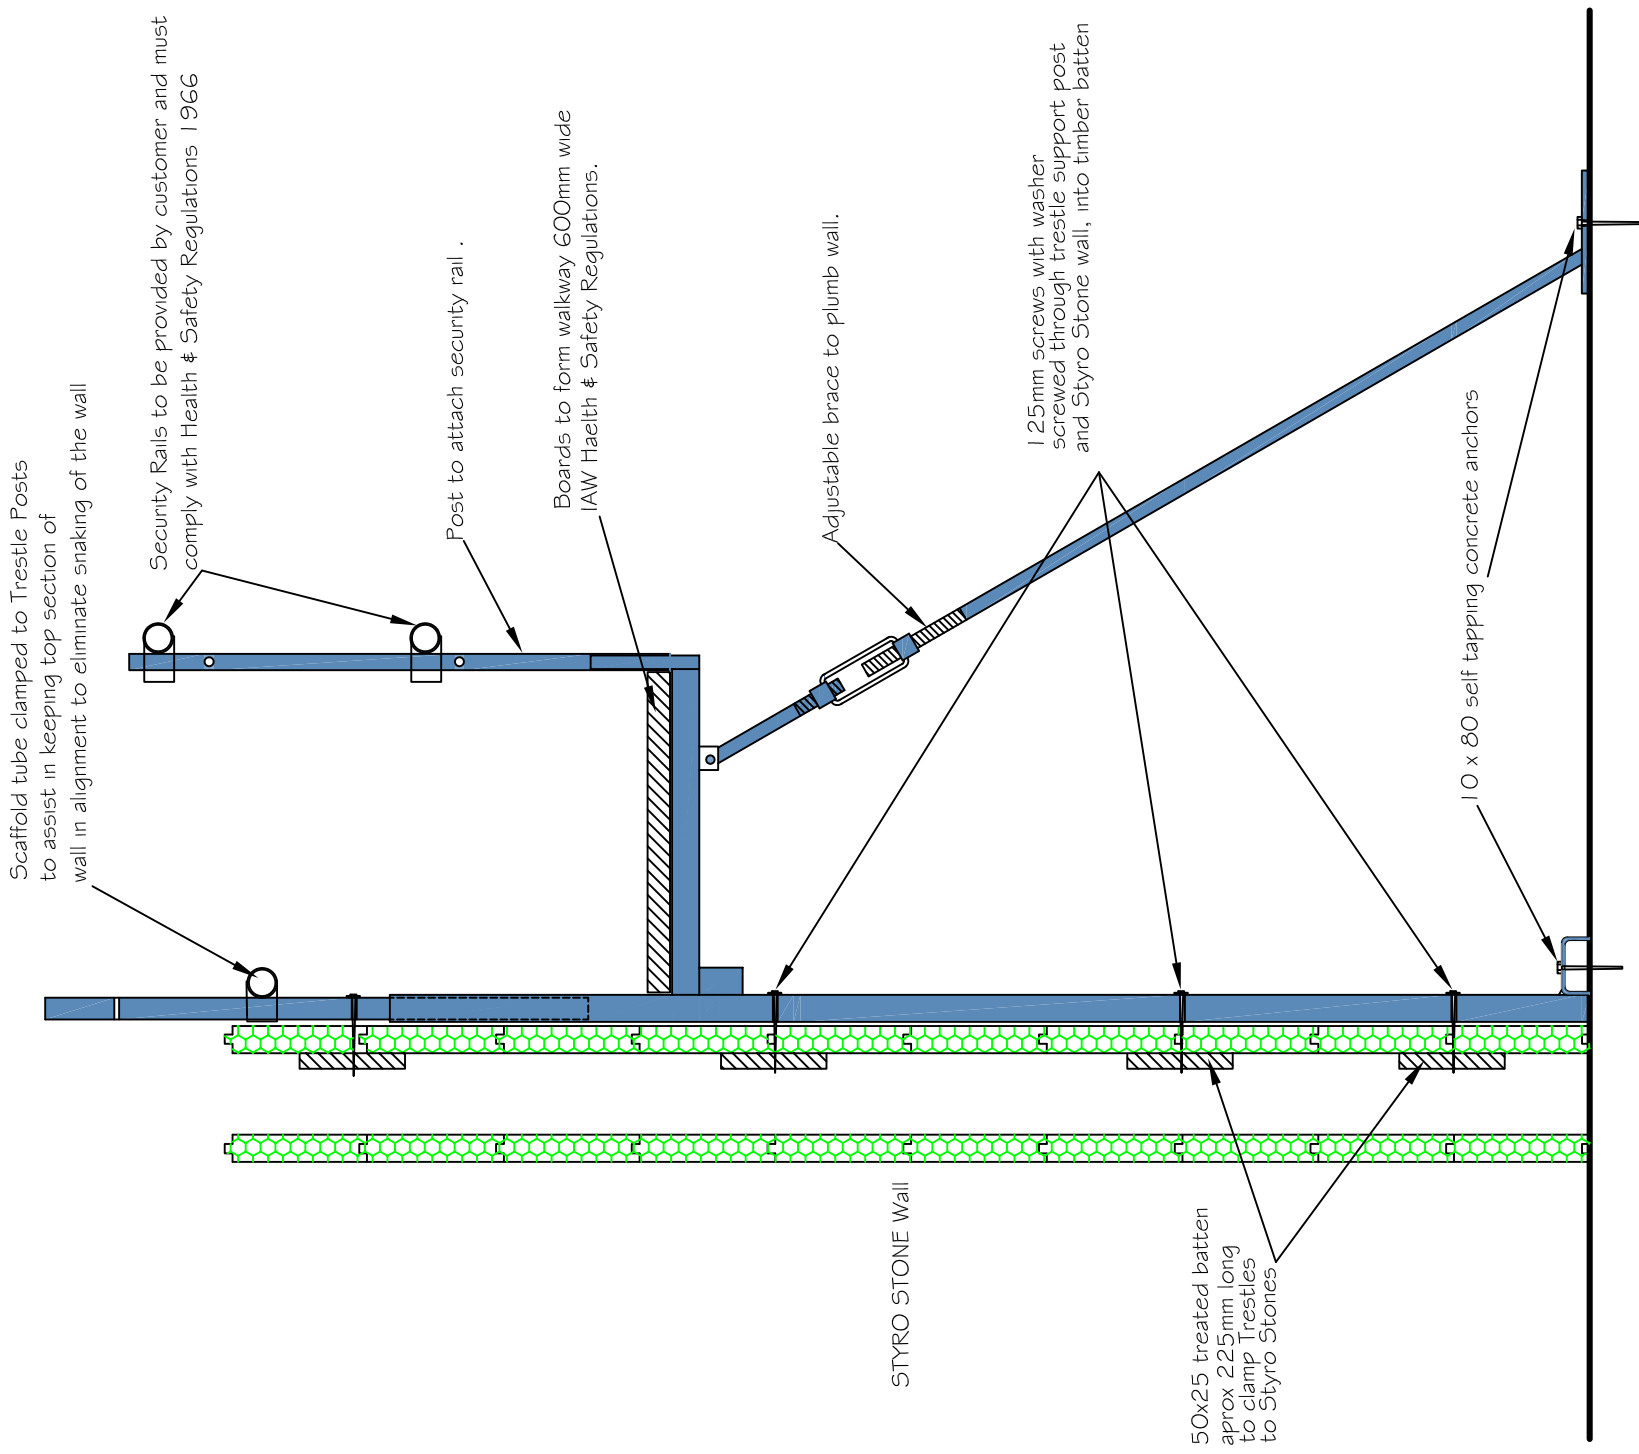

STYRO STONE TRESTLE SUPPORT

TRESTLES TO BE SPACED AT APPROX 2.0 METERS CENTRES
HEALTH AND SAFETY REGULATIONS MUST BE FOLLOWED